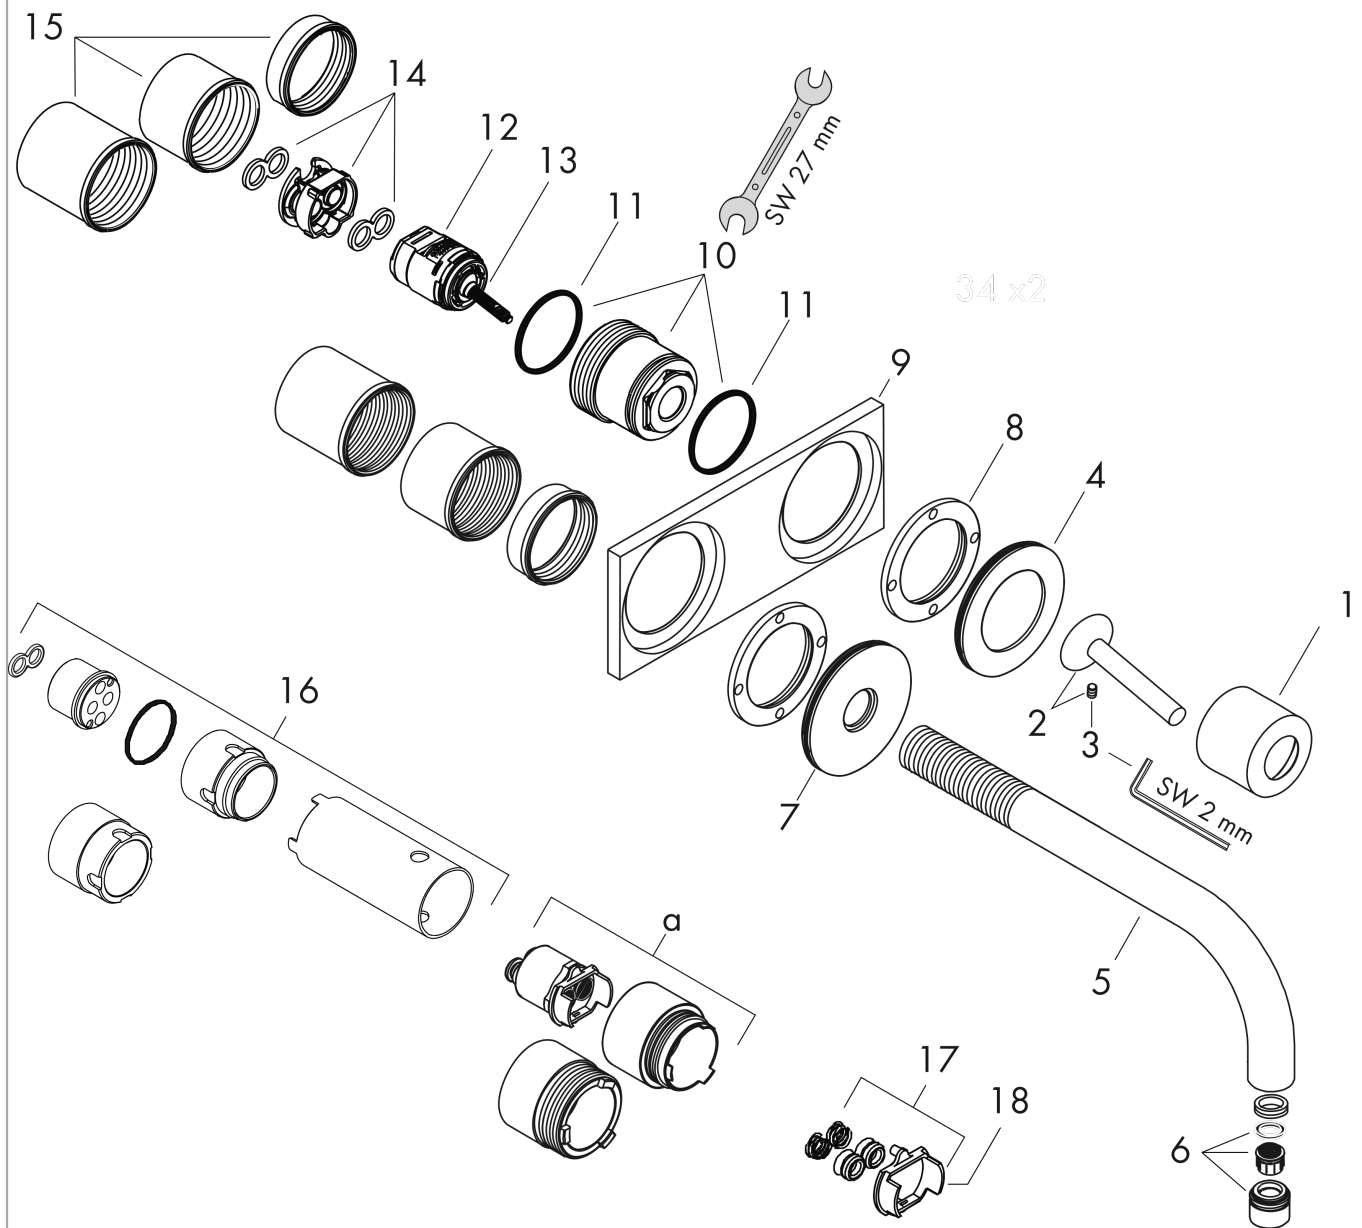

AXOR Uno

Single lever basin mixer for concealed installation wall-mounted with spout 225 mm and plate

Surfaces: **Chrome** Article Number: **38115000**

Exploded Drawing

Year of production: >01/10

AXOR Uno

Single lever basin mixer for concealed installation wall-mounted with spout 225 mm and plate

Surfaces: **Chrome** Article Number: **38115000**

Spare part list

Year of production: >01/10

Pos.	Description	Article Number	Price	PU
1	flange	96908000	-	1
2	handle	10092000	-	1
3	hollow set screw M4x6	97767000	-	1
4	escutcheon for handle	96912000	-	1
5	spout 220 mm	97368000	-	1
6	aerator M18x1 (5 l/min)	95387000	-	1
7	escutcheon for spout	96913000	-	1
8	nut	97601000	-	1
9	escutcheon	96914000	-	1
10	nut	95645000	-	1
11	O-ring 34x2	98383000	-	1
12	cartridge, assy	96339000	-	1
13	O-ring 21,95x1,78	95169000	-	1
14	adapter for cartridge	95644000	-	1
15	fixing set	97971000	-	1
16	extension set 25 mm for 13622180	31971000	-	1
17	conversion kit	95643000	-	1
18	adapter for cartridge	97280000	-	1
a	extension set for 38111180	38982000	-	1
b	waste	50001000	-	1
c	aerator laminar M18x1 (7 l/min)	96911000	-	1
d	base body	13622180	-	1
e	adapter for exchanged connections	93561000	-	1
f	base body	13622180	-	1
g	service tool for disassembling the handle	92124000	-	1
h	Grease	90920000	-	1