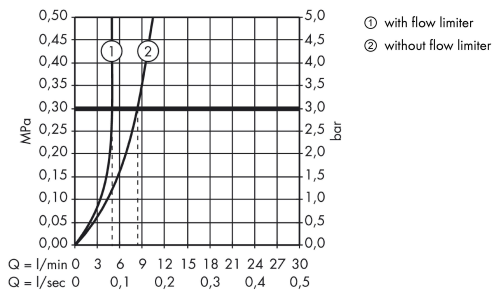

Technology

Product image

Scale drawing

AXOR Uno

Single lever basin mixer for concealed installation wall-mounted with spout 225 mm and plate
Surfaces: **Chrome** Article Number: **38115000**

Flowchart

AXOR Uno