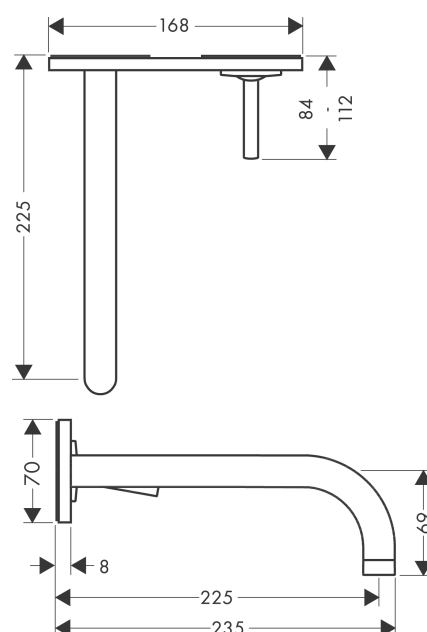

AXOR Uno

Single lever basin mixer for concealed installation wall-mounted with spout 225 mm and plate

Surfaces: **Chrome** Article Number: **38115000**

Description

product features

- consists of: single lever basin mixer for concealed installation wall-mounted, waste set
- projection 225 mm
- spray type: normal spray
- flow rate at 3 bar: 5 l/min
- joystick ceramic cartridge
- suitable for continuous flow water heaters
- non-closing waste set
- connection type: basic set
- connection dimension: DN15
- handle can be positioned on the right or left, depends on the basic set installation

Technology

Product image

Scale drawing

AXOR Uno

Single lever basin mixer for concealed installation wall-mounted with spout 225 mm and plate
Surfaces: **Chrome** Article Number: **38115000**

Flowchart

AXOR Uno

Surfaces: **Chrome** Article Number: **38115000**

Spare part list

Year of production: >01/10

Pos.	Description	Article Number	Price	PU
1	flange	96908000	-	1
2	handle	10092000	-	1
3	hollow set screw M4x6	97767000	-	1
4	escutcheon for handle	96912000	-	1
5	spout 220 mm	97368000	-	1
6	aerator M18x1 (5 l/min)	95387000	-	1
7	escutcheon for spout	96913000	-	1
8	nut	97601000	-	1
9	escutcheon	96914000	-	1
10	nut	95645000	-	1
11	O-ring 34x2	98383000	-	1
12	cartridge, assy	96339000	-	1
13	O-ring 21,95x1,78	95169000	-	1
14	adapter for cartridge	95644000	-	1
15	fixing set	97971000	-	1
16	extension set 25 mm for 13622180	31971000	-	1
17	conversion kit	95643000	-	1
18	adapter for cartridge	97280000	-	1
a	extension set for 38111180	38982000	-	1
b	waste	50001000	-	1
c	aerator laminar M18x1 (7 l/min)	96911000	-	1
d	base body	13622180	-	1
e	adapter for exchanged connections	93561000	-	1
f	base body	13622180	-	1
g	service tool for disassembling the handle	92124000	-	1
h	Grease	90920000	-	1